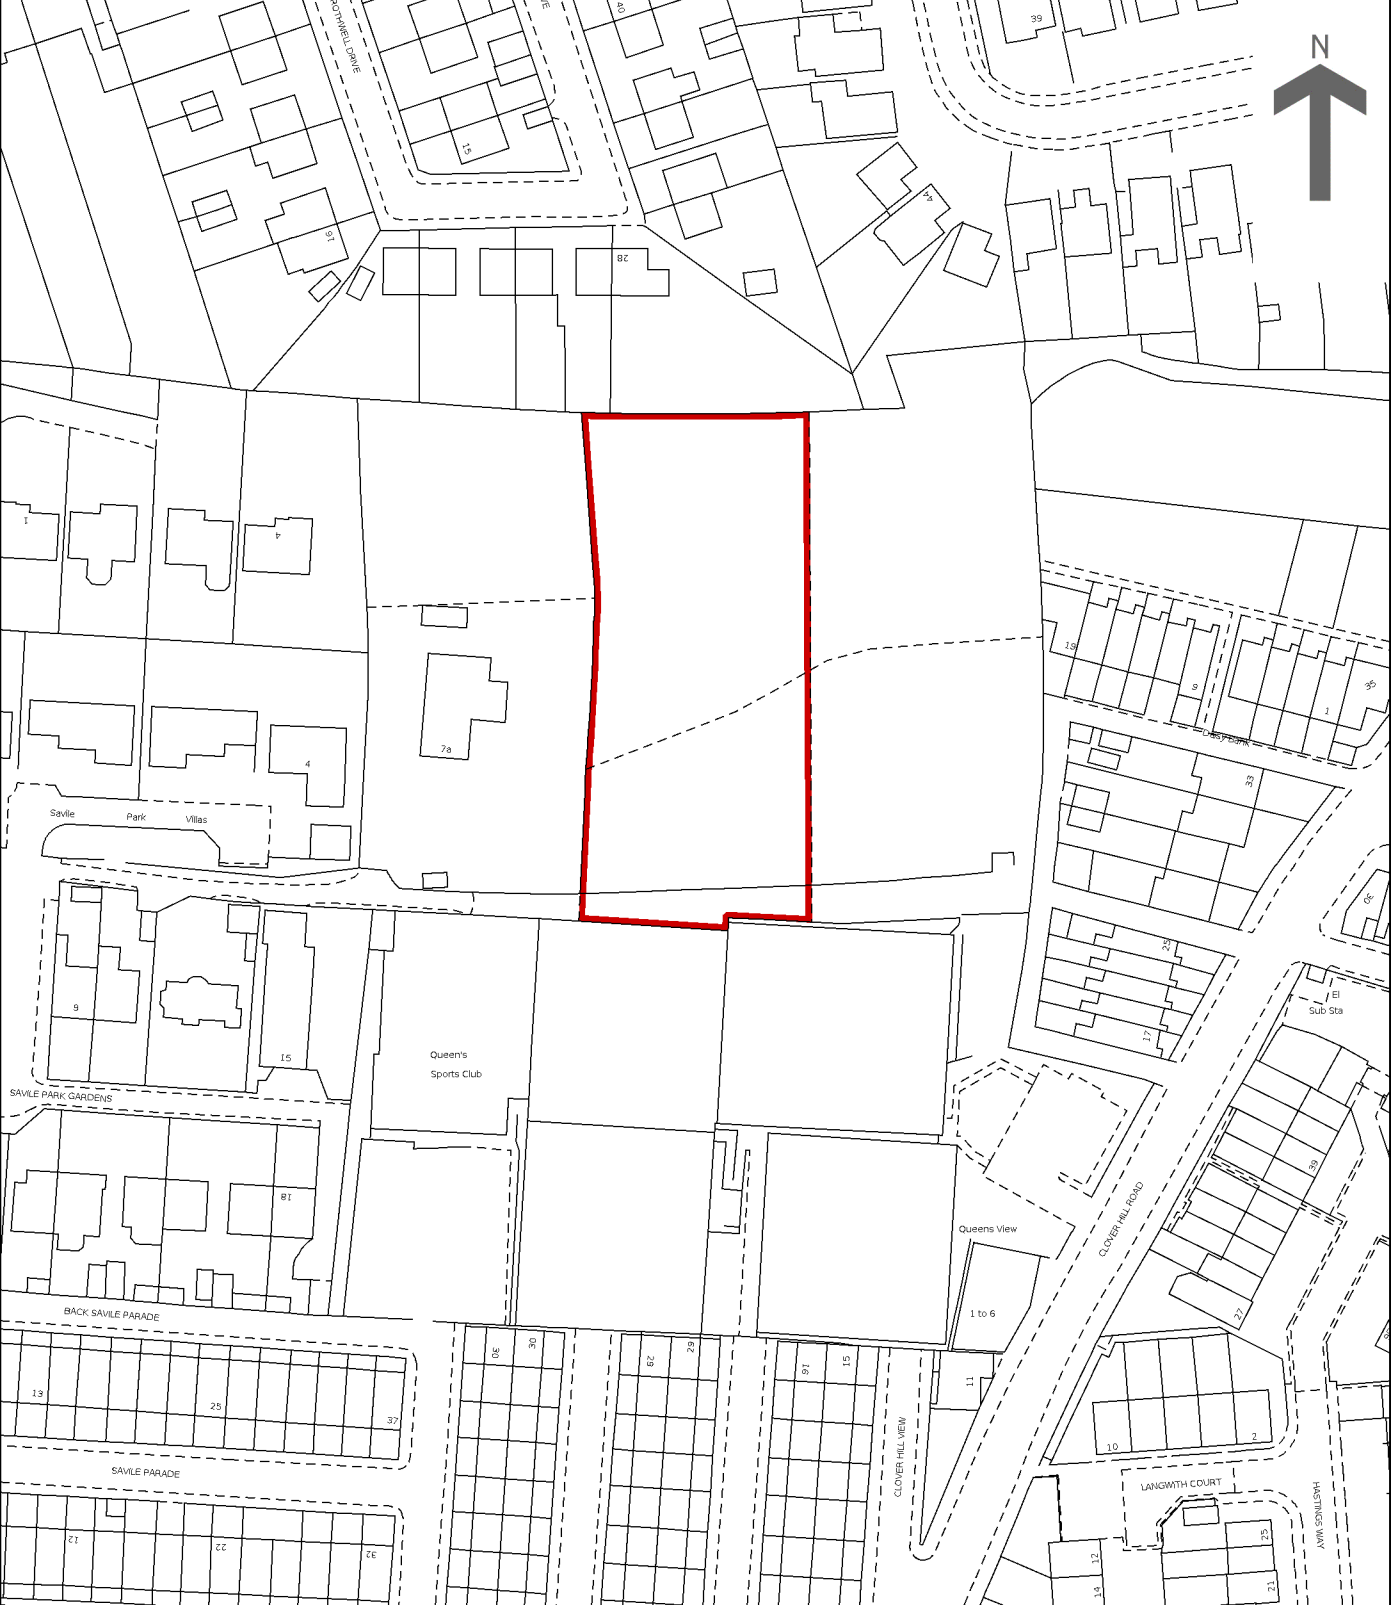

# HM Land Registry Current title plan

Title number **YY90561**  
Ordnance Survey map reference **SE0824SE**  
Scale **1:1250**  
Administrative area **West Yorkshire :**  
**Calderdale**

© Crown copyright and database rights 2017 Ordnance Survey 100026316. You are not permitted to copy, sub-license, distribute or sell any of this data to third parties in any form.

This is a print of the view of the title plan obtained from HM Land Registry showing the state of the title plan on 12 June 2020 at 13:34:27. This title plan shows the general position, not the exact line, of the boundaries. It may be subject to distortions in scale. Measurements scaled from this plan may not match measurements between the same points on the ground.