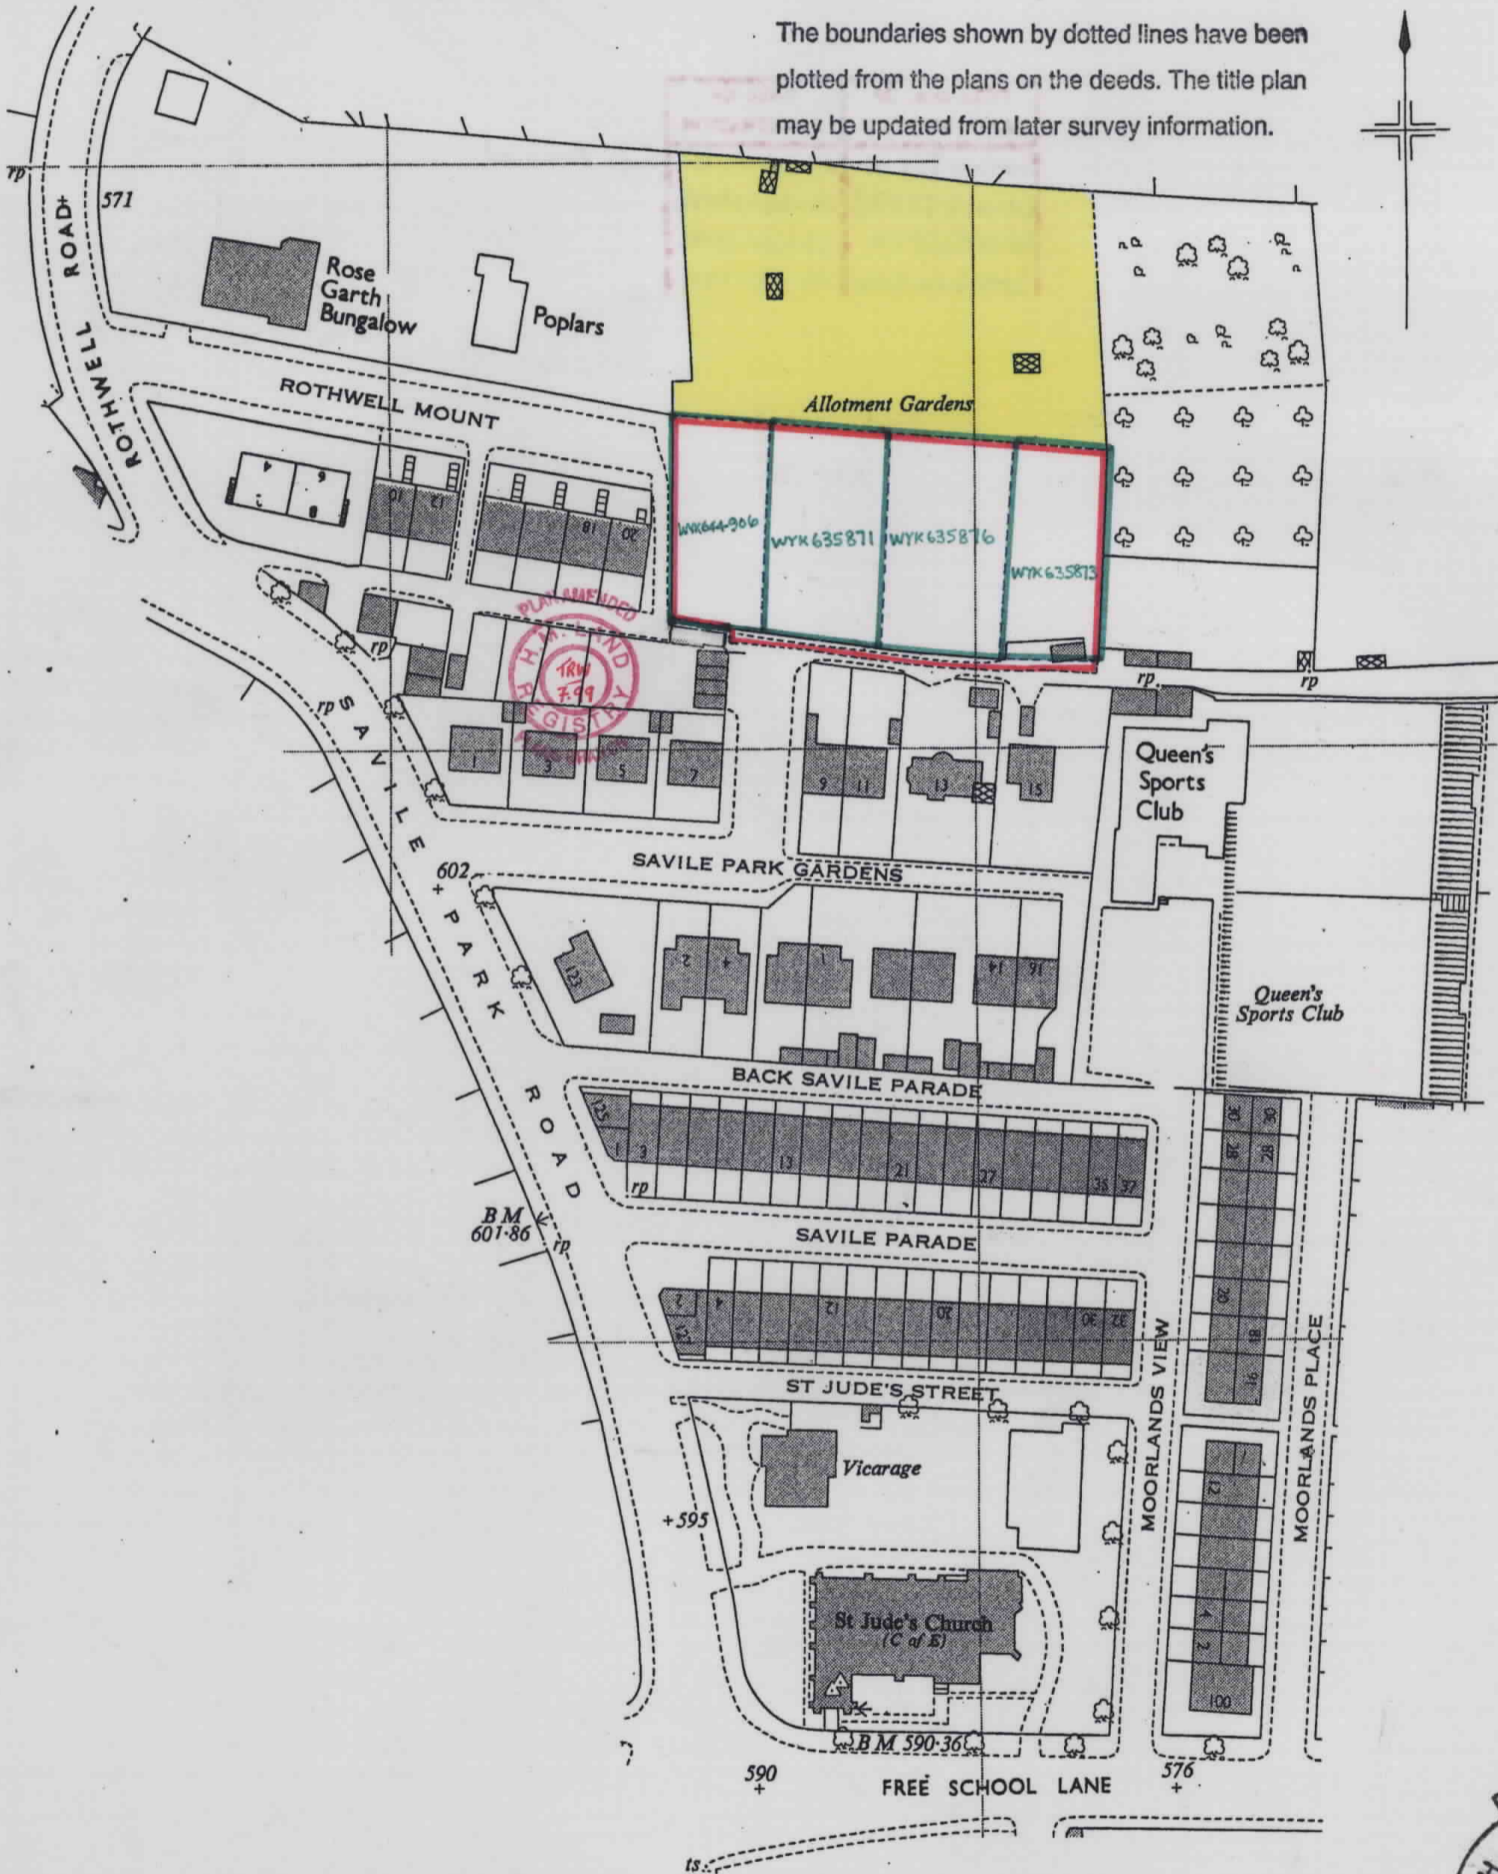

H.M. LAND REGISTRY		TITLE NUMBER	
		WYK618761	
ORDNANCE SURVEY PLAN REFERENCE	SE 0824	SECTION T	Scale 1/1250
COUNTY WEST YORKSHIRE	DISTRICT CALDERDALE	© Crown copyright 1975	

This is a print of the view of the title plan obtained from HM Land Registry showing the state of the title plan on 01 February 2021 at 08:43:48. This title plan shows the general position, not the exact line, of the boundaries. It may be subject to distortions in scale. Measurements scaled from this plan may not match measurements between the same points on the ground.

This title is dealt with by HM Land Registry, Nottingham Office.

© Crown Copyright. Produced by HM Land Registry. Reproduction in whole or in part is prohibited without the prior written permission of Ordnance Survey. Licence Number 100026316.